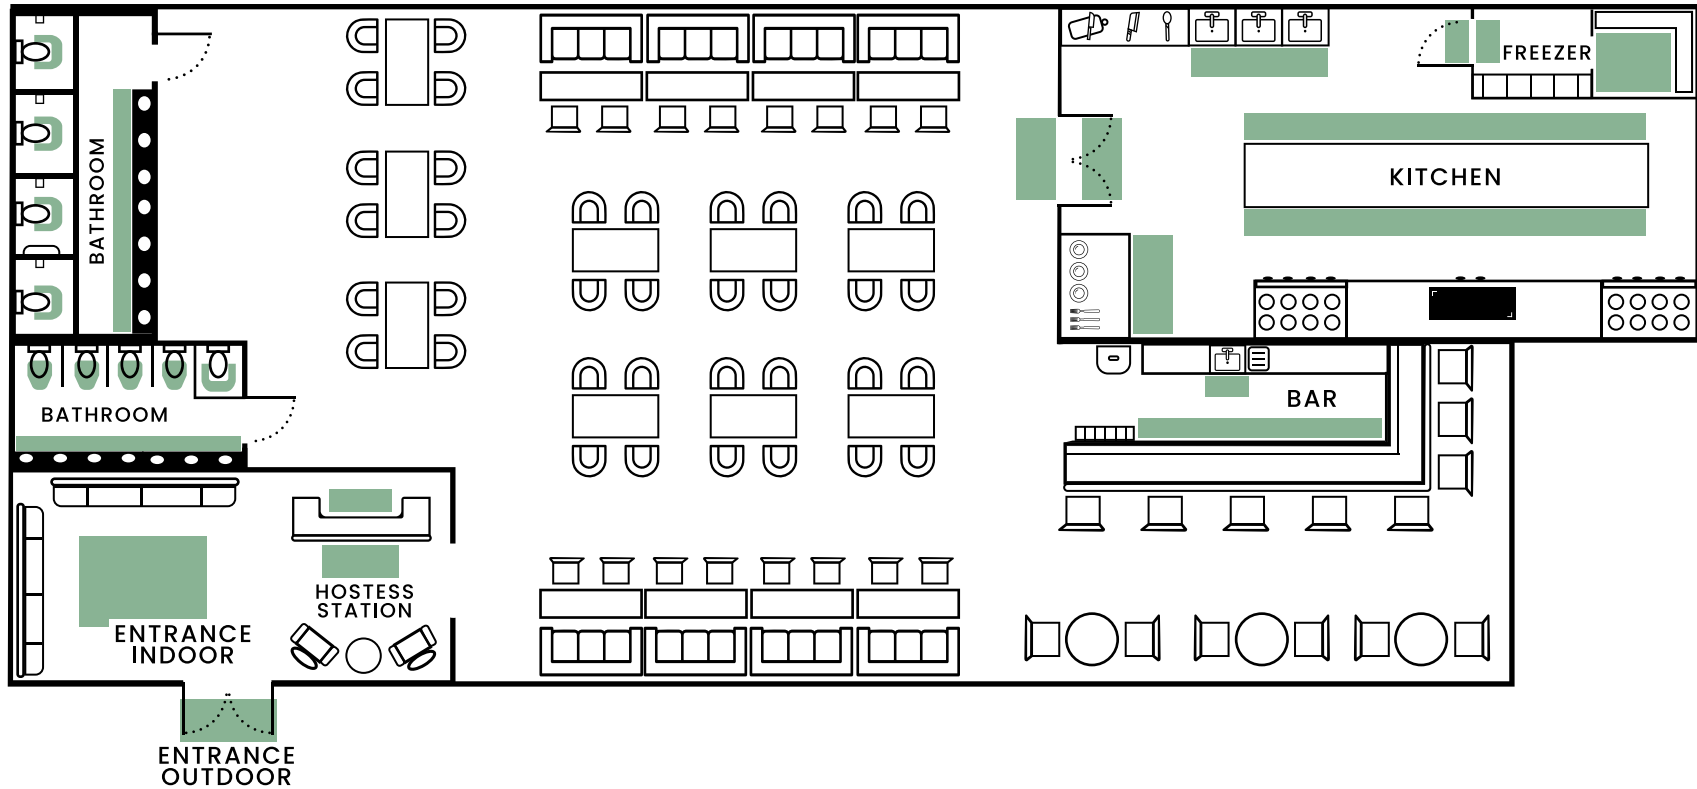

# Mat Placement Guide

## Food Service / Restaurant

Area	Product Recommended	Area	Product Recommended
Entrance Outdoor	SuperScrape Plus®	Drink Fountains	SuperScrape Plus®
Entrance Outdoor	Brush Hog™	Drink Fountains	WaterHog®
Entrance Outdoor	SuperScrape™ Impressions	Drink Fountains	Sure Stride®
Entrance Indoor	WaterHog®	Kitchen   <i>Transition</i>	Grease Hog
Entrance Indoor	WaterHog® Inlay	Kitchen   <i>Workstation</i>	Comfort Flow™
Entrance Indoor	ColorStar®	Kitchen   <i>Workstation</i>	Cushion Station™   <i>with holes</i>
Entrance Indoor	ColorStar® Impressions	Kitchen   <i>Freezer</i>	Traction Tread
Hostess Station	Hog Heaven Prime®	Kitchen   <i>Freezer</i>	Safety Scrape™
Bar	Comfort Flow™	Restrooms	CleanShield® Urinal
Bar	Complete Comfort™ II	Restrooms	CleanShield® Commode
Bar	Cushion Station™	Restrooms   <i>Sink</i>	Sure Stride®